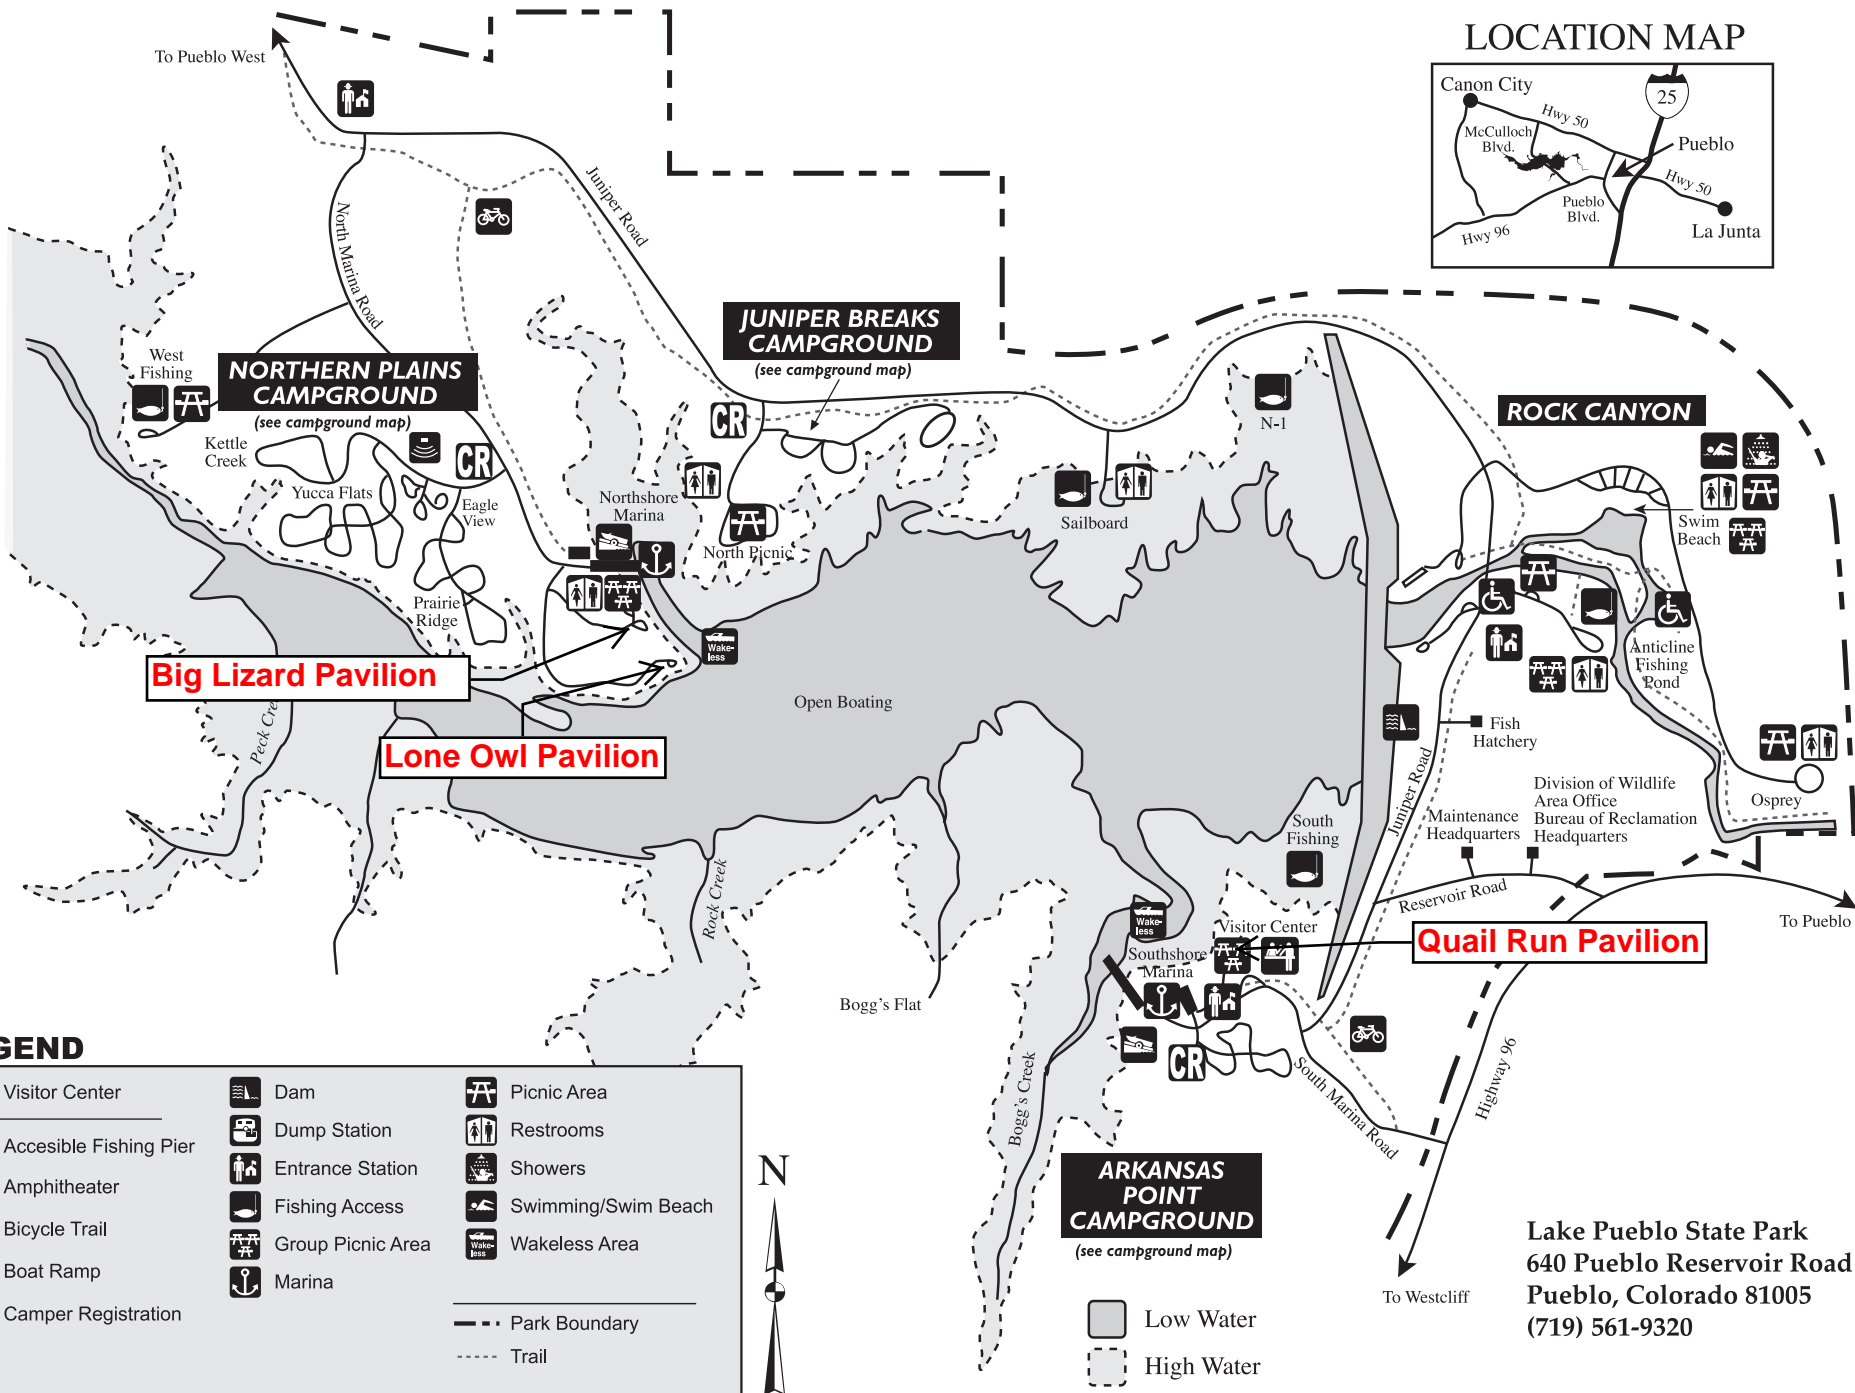

# LAKE PUEBLO STATE PARK

## LOCATION MAP

### LEGEND

Lake Pueblo State Park  
640 Pueblo Reservoir Road  
Pueblo, Colorado 81005  
(719) 561-9320